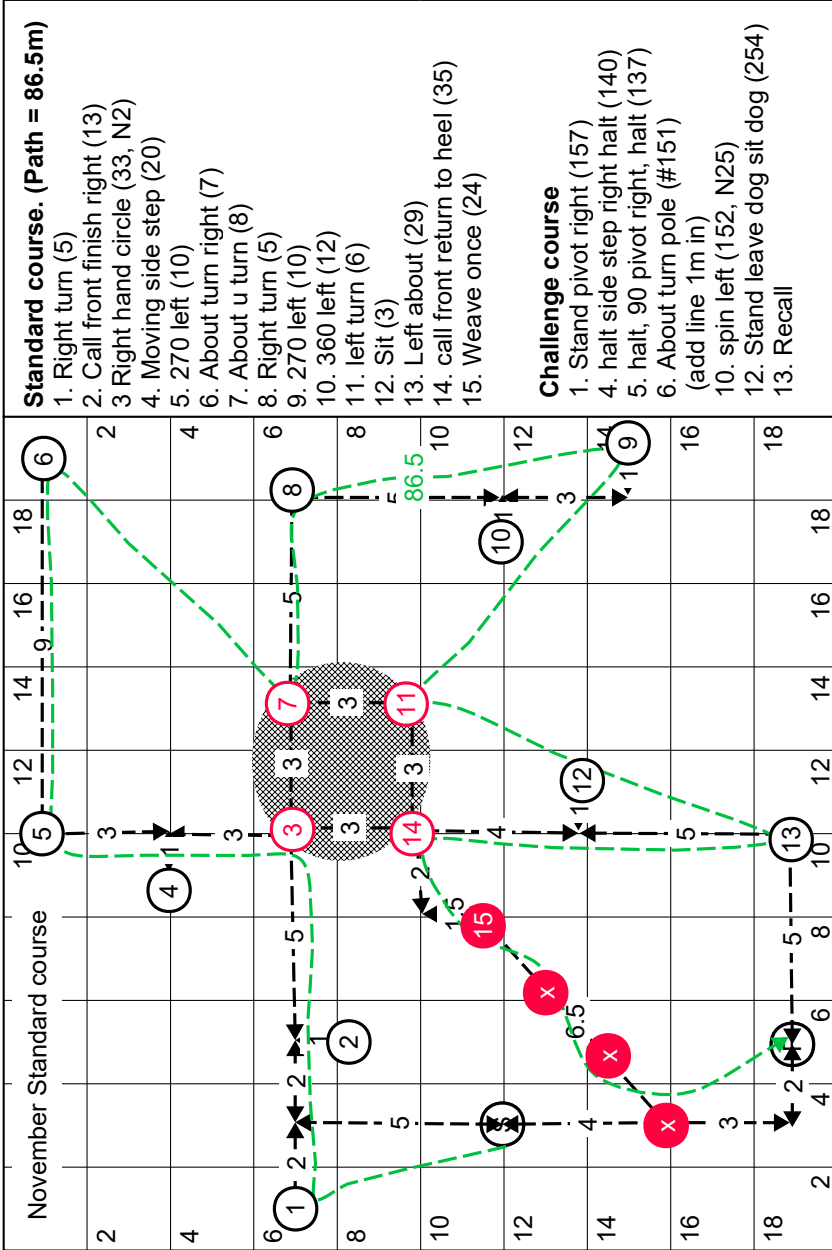

Nov Game: BlackJack

Nov course 2023

Path = 158m

New Zealand Association of Rally-O

Thanks to Joanne Hammond for inspiring this course. Why not send your one for next month?

November 2023 Flygility standard courses