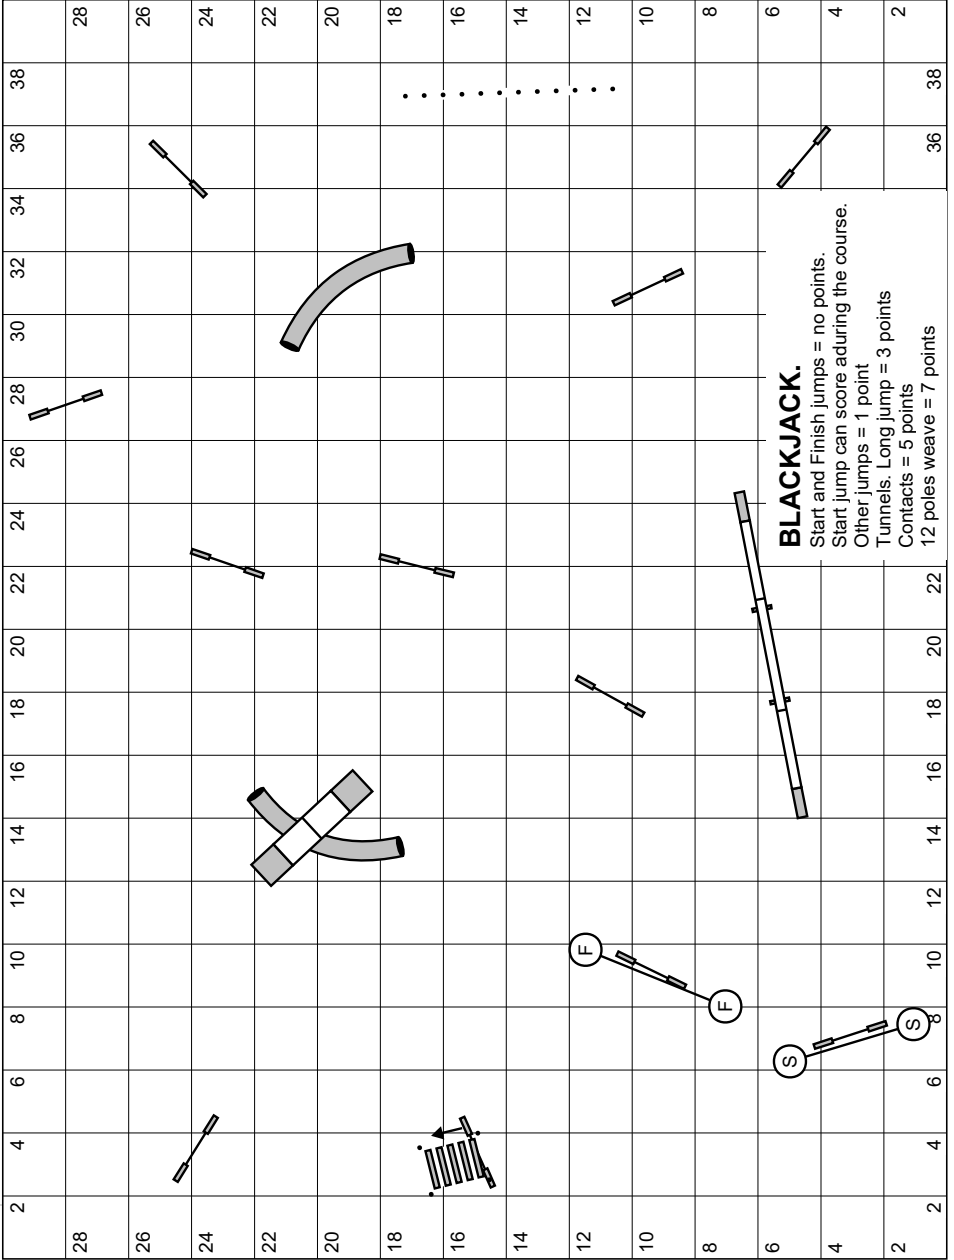

Nov Game: BlackJack

Nov course 2023

Path = 158m

New Zealand Association of Rally-O

Thanks to Joanne Hammond for inspiring this course. Why not send your one for next month?

November 2023 Flygility standard courses