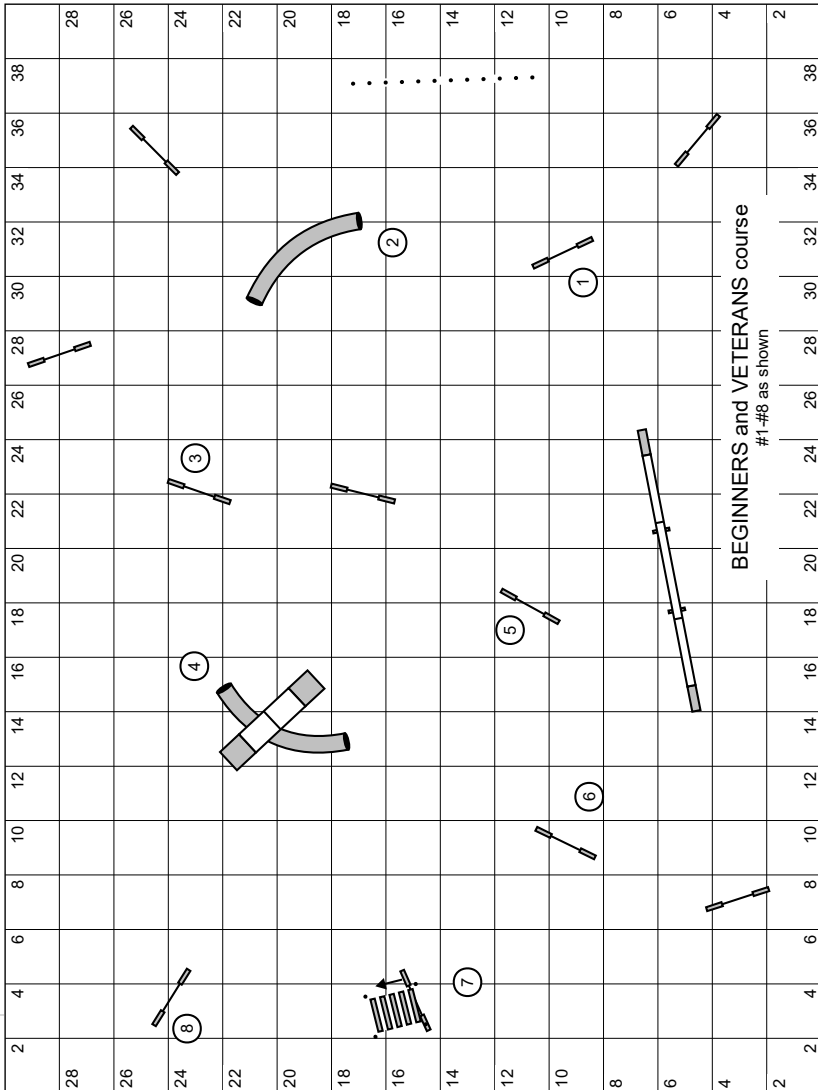

Nov Game: BlackJack

Nov course 2023

Path = 158m

New Zealand Association of Rally-O

Thanks to Joanne Hammond for inspiring this course. Why not send your one for next month?

November 2023 Flygility standard courses