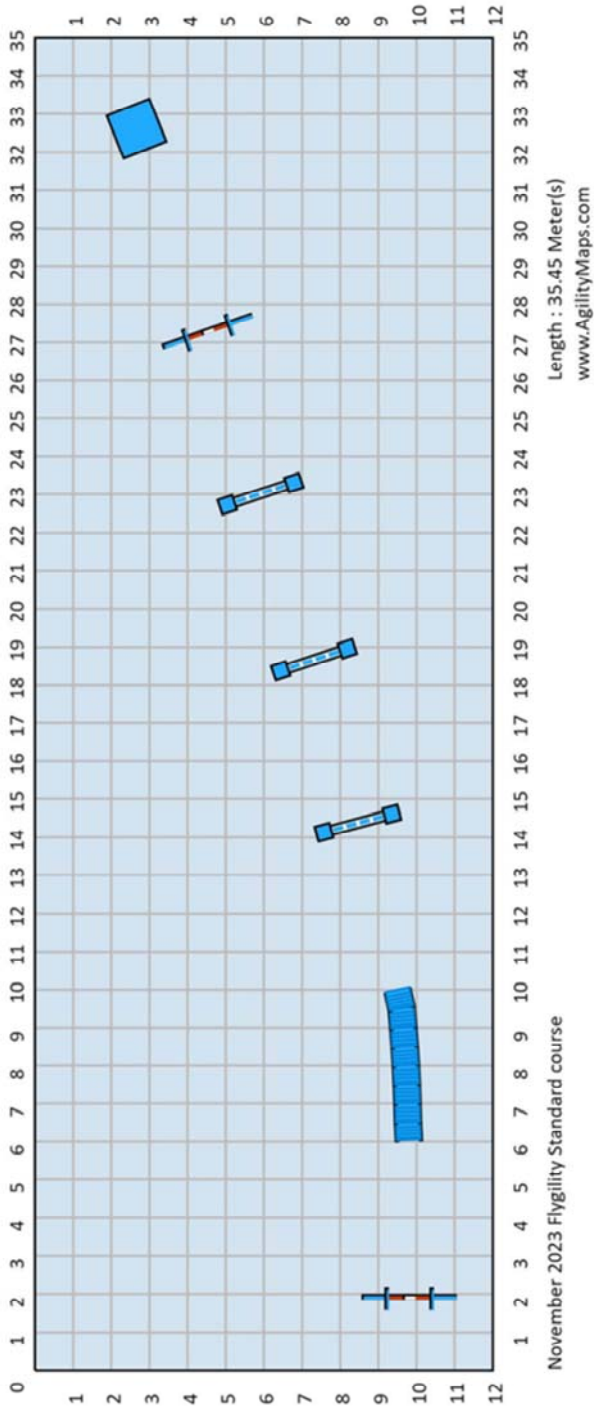

Nov Game: BlackJack

Nov course 2023

Path = 158m

New Zealand Association of Rally-O

Thanks to Joanne Hammond for inspiring this course. Why not send your one for next month?

November 2023 Flygility standard courses