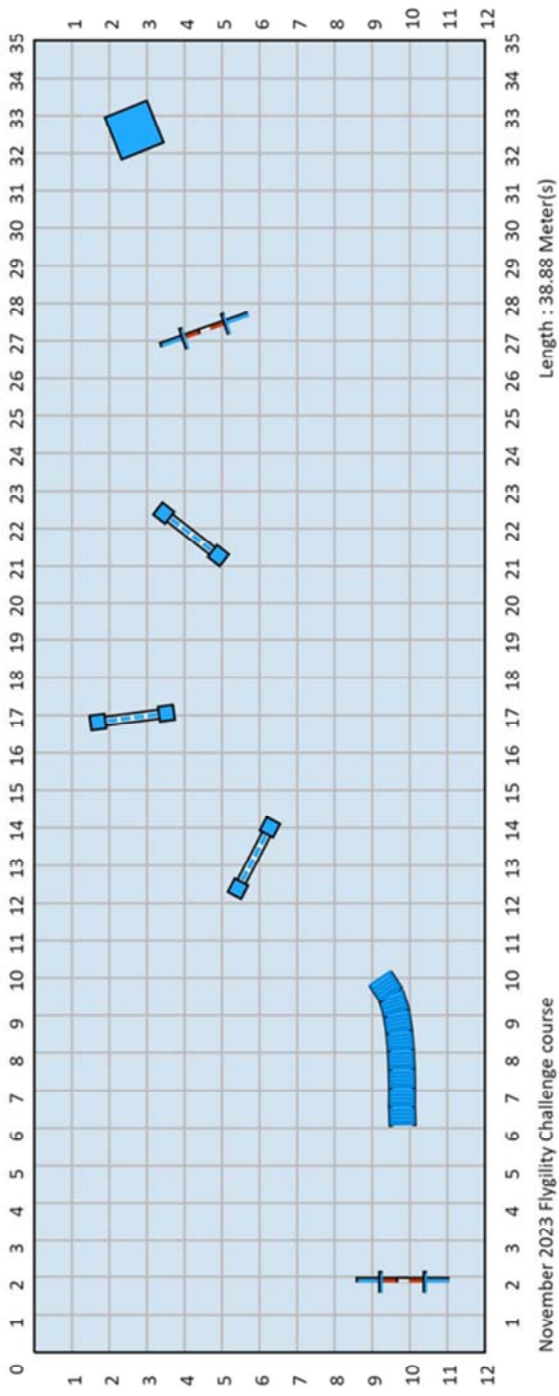

November 2023 Flygility Challenge course