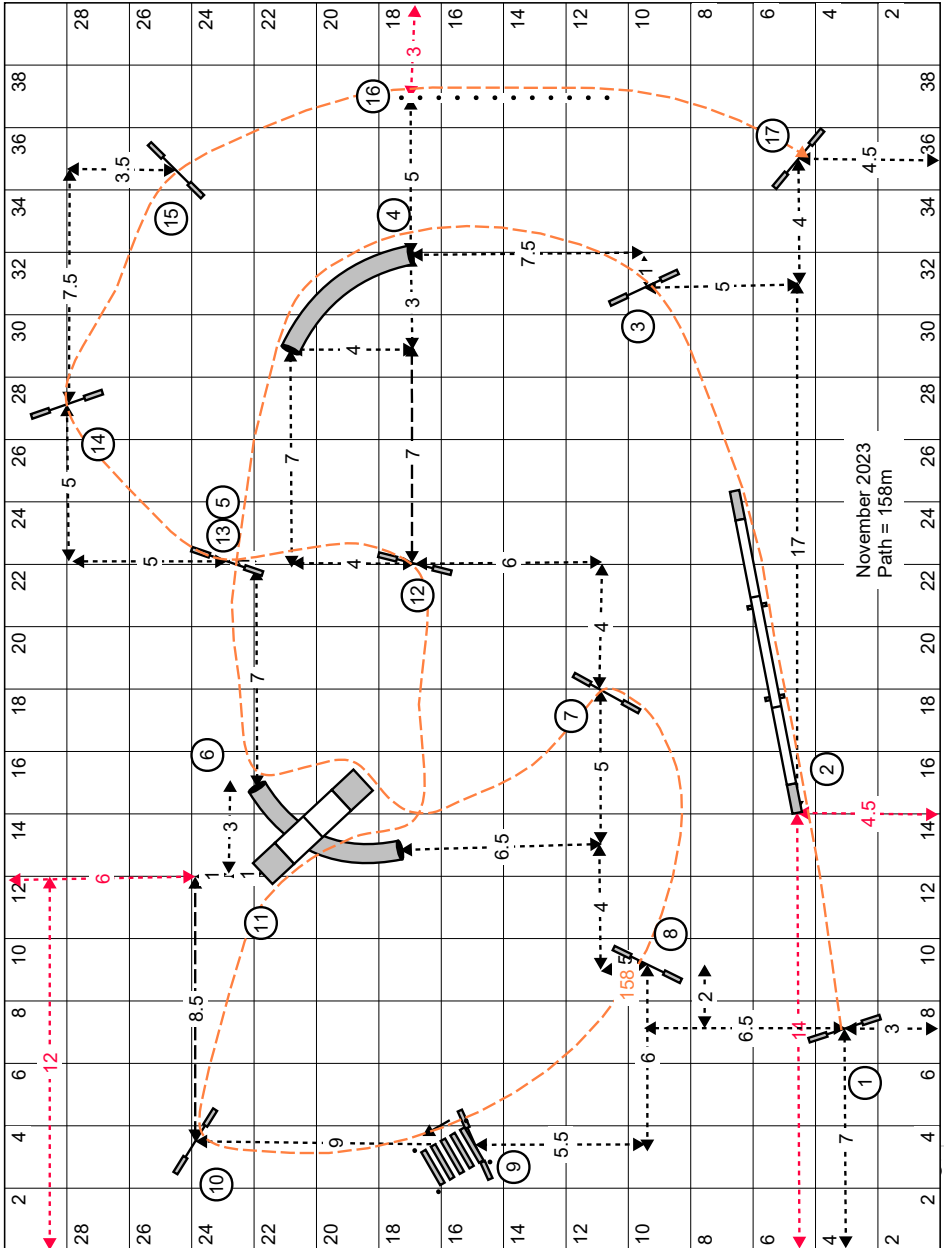

Nov Game: BlackJack

Nov course 2023

Path = 158m

New Zealand Association of Rally-O

Thanks to Joanne Hammond for inspiring this course. Why not send your one for next month?

November 2023 Flygility standard courses