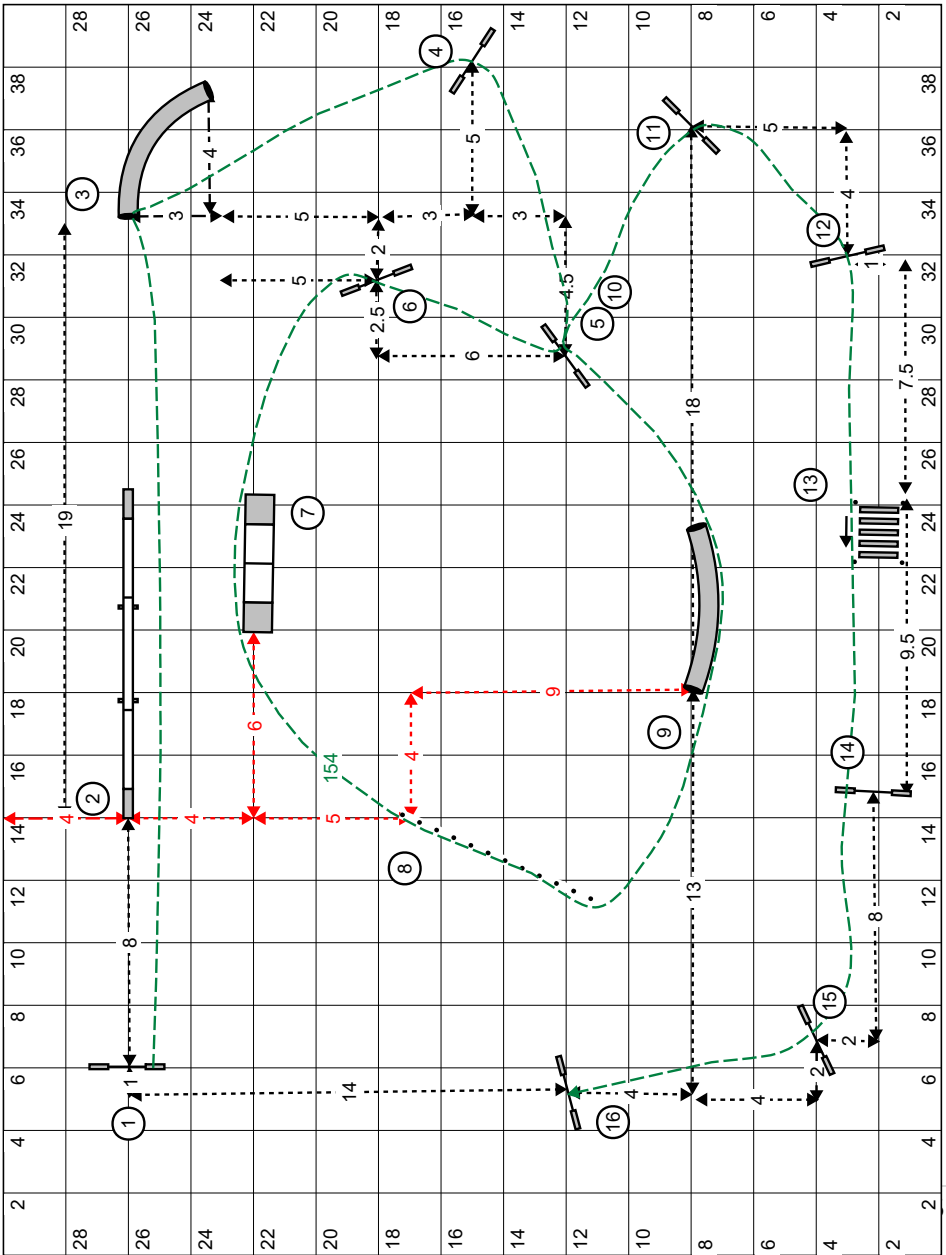

JUNIORS. Email Jayne Arscott @ arscotts@xtra.co.nz with your results.

Dec course 2023

Path = 154m

New Zealand Association of Rally-O

December Std course Path = 114m

1. serpentine weave once (24)
2. Left circle (34, N3)
3. about u turn (8)
4. right circle (33, N2)
5. about turn right (7)
6. 270 right (9)
7. Moving side step right (20)
8. left turn (6)
9. 270 right (9)
10. 270 left (10)
11. call front 123 (26)
12. right turn (5)
13. 360 right (11)
14. left turn (6)