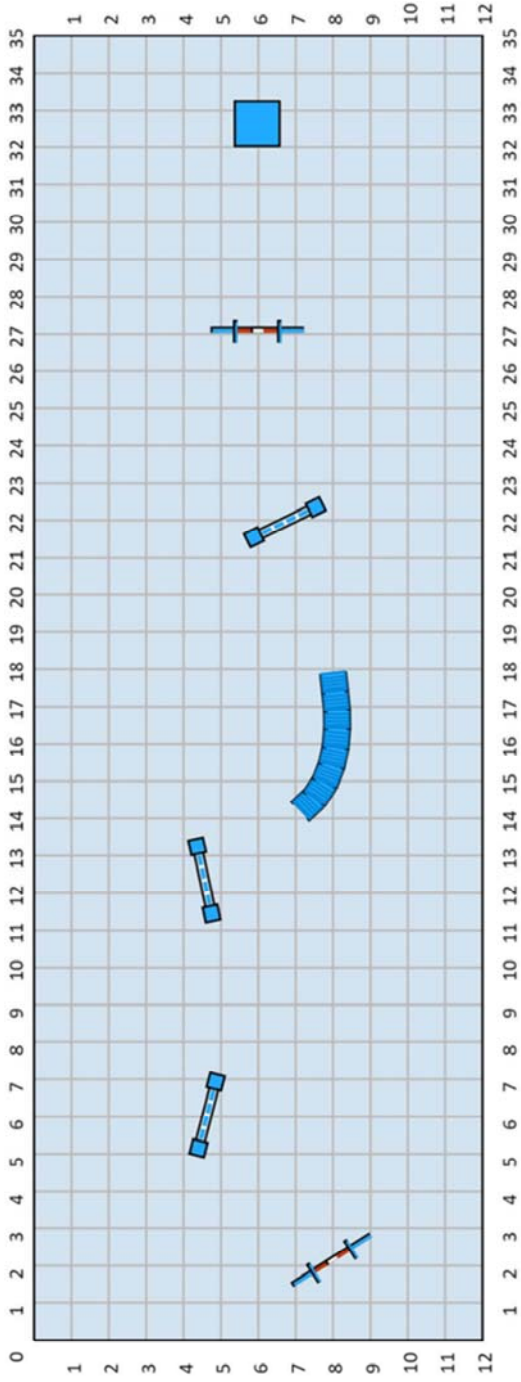

December 2023 Flygility Challenge course

December 2023 Flygility Challenge course

Length : 0 Meter(s)
www.AgilityMaps.com