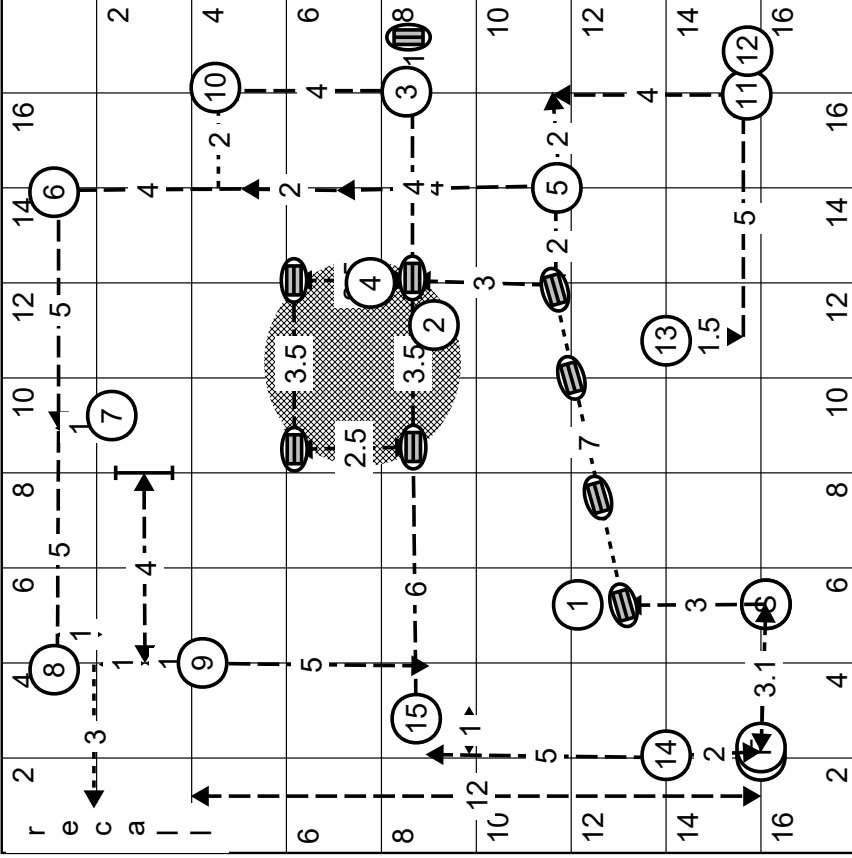

JUNIORS. Email Jayne Arscott @ arscotts@xtra.co.nz with your results.

Dec course 2023

Path = 154m

New Zealand Association of Rally-O

December Std course Path = 114m

1. serpentine weave once (24)
2. Left circle (34, N3)
3. about u turn (8)
4. right circle (33, N2)
5. about turn right (7)
6. 270 right (9)
7. Moving side step right (20)
8. left turn (6)
9. 270 right (9)
10. 270 left (10)
11. call front 123 (26)
12. right turn (5)
13. 360 right (11)
14. left turn (6)

December challenge course

1. serpentine weave once (24)
2. Left circle (34, N3)
3. about turn pole (151)
4. right circle (33, N2)
5. Halt 180 pivot left halt (144)
6. 270 right (9)
7. Halt side step halt (140)
8. Stand, leave dog, sit dog, call front finish/Recall (254)
9. Jump (134)
10. 270 left (10)
11. back up 3 steps (249)
12. right turn (5)
13. moving stand walk around (248)
14. 270 left (10)
15. left about (29)