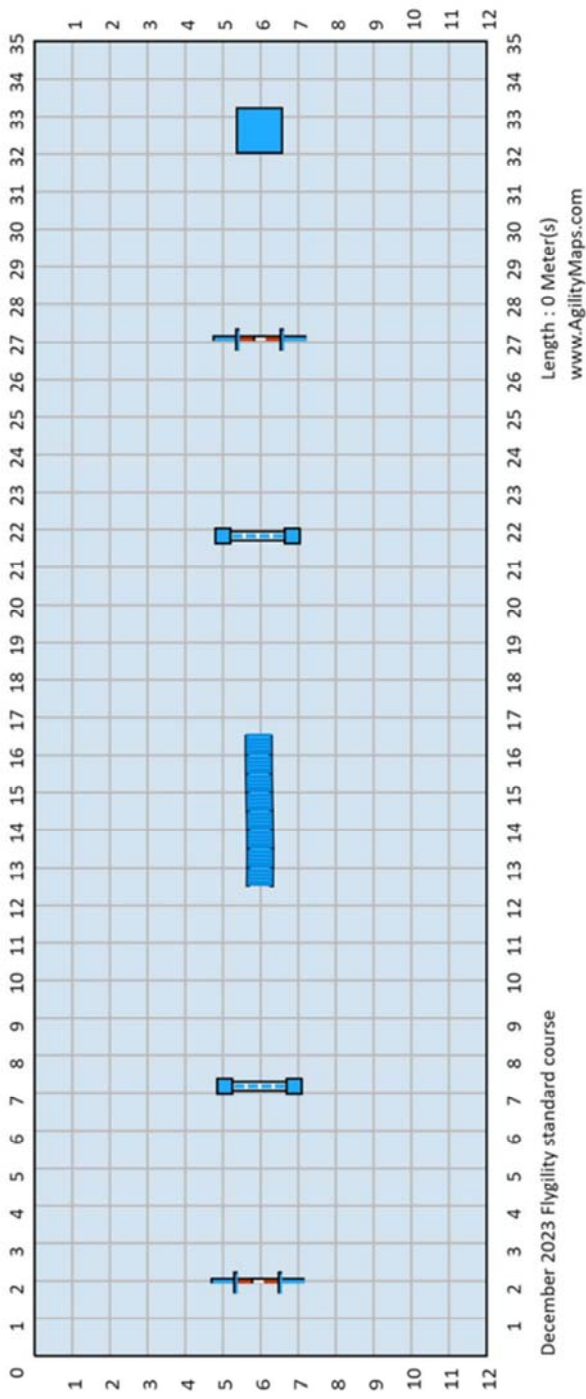

December 2023 Flygility standard courses