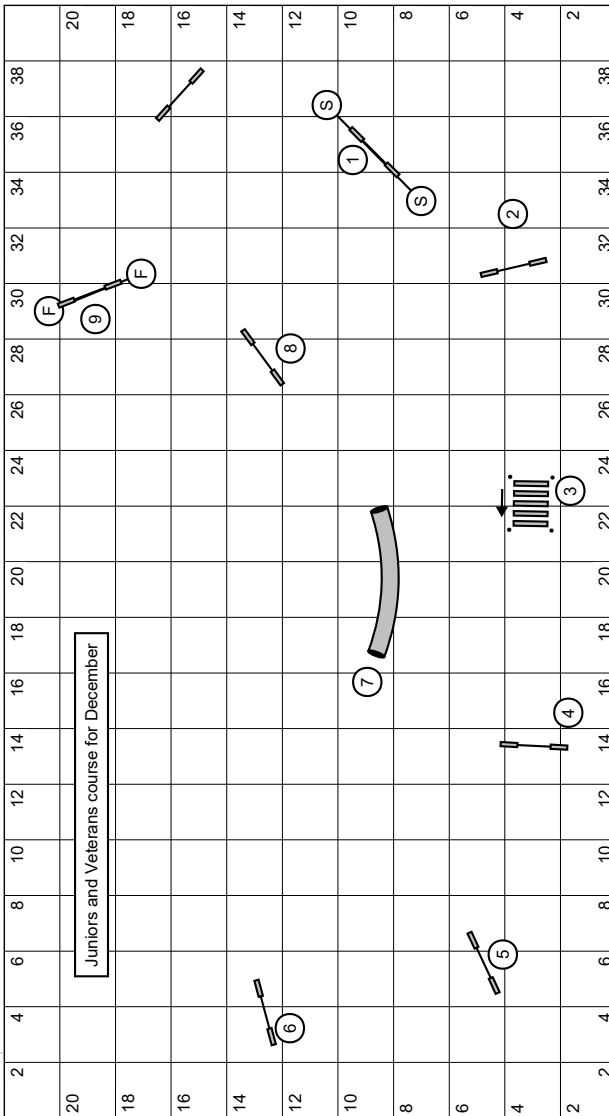

JUNIORS. Email Jayne Arscott @ arscotts@xtra.co.nz with your results.

Dec course 2023

Path = 154m

New Zealand Association of Rally-O

December Std course Path = 114m

1. serpentine weave once (24)
2. Left circle (34, N3)
3. about u turn (8)
4. right circle (33, N2)
5. about turn right (7)
6. 270 right (9)
7. Moving side step right (20)
8. left turn (6)
9. 270 right (9)
10. 270 left (10)
11. call front 123 (26)
12. right turn (5)
13. 360 right (11)
14. left turn (6)