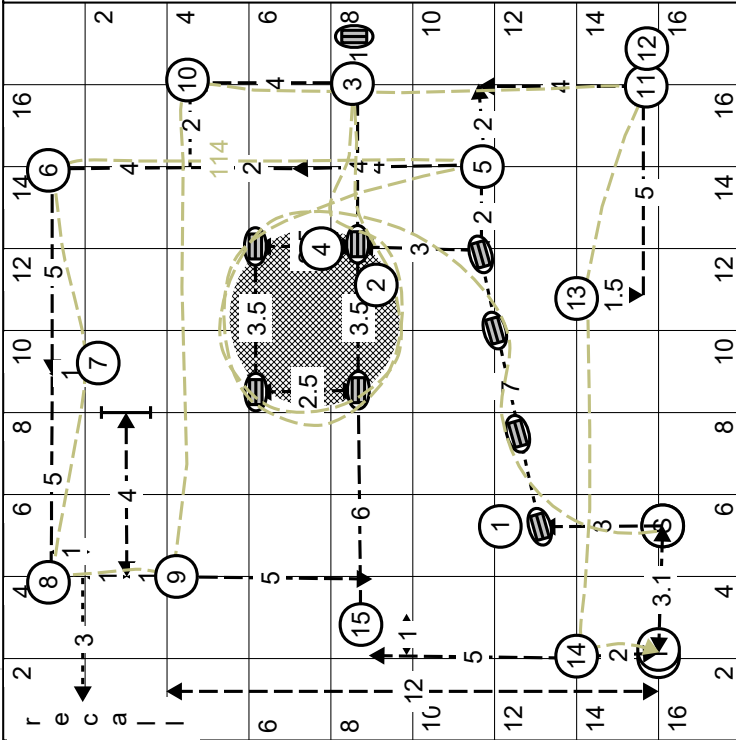

JUNIORS. Email Jayne Arscott @ arscotts@xtra.co.nz with your results.

Dec course 2023

Path = 154m

New Zealand Association of Rally-O

December Std course Path = 114m

1. serpentine weave once (24)
2. Left circle (34, N3)
3. about u turn (8)
4. right circle (33, N2)
5. about turn right (7)
6. 270 right (9)
7. Moving side step right (20)
8. left turn (6)
9. 270 right (9)
10. 270 left (10)
11. call front 123 (26)
12. right turn (5)
13. 360 right (11)
14. left turn (6)

December challenge course

1. serpentine weave once (24)
2. Left circle (34, N3)
3. about turn pole (151)
4. right circle (33, N2)
5. Halt 180 pivot left halt (144)
6. 270 right (9)
7. Halt side step halt (140)
8. Stand, leave dog, sit dog, call front finish/Recall (254)
9. Jump (134)
10. 270 left (10)
11. back up 3 steps (249)
12. right turn (5)
13. moving stand walk around (248)
14. 270 left (10)
15. left about (29)