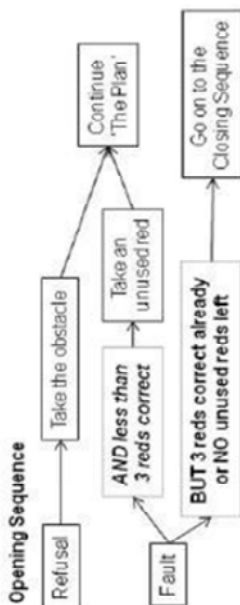

Oct Game: Snooker

SNOOKER

Renumber and move timers

Maxm time allowed to finish = 52 secs

SNOOKER

The Plan is

To score 37 pts for a qualifying round

Closing Sequence
(27 points)

When the Plan goes wrong

Do anything else or run out of time and you will hear a whistle blow then you must run for the finish for the possibility of a non qualifying place

Closing Sequence

If necessary to correctly complete the closing sequence the dog must run between the wings of any jump that is down to score those points.