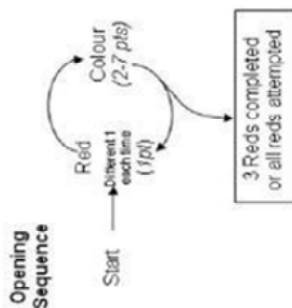

Oct Game: Snooker

SNOOKER

Renumber and move timers

Maxm time allowed to finish = 52 secs

SNOOKER

The Plan is

To score 37 pts for a qualifying round

Closing Sequence
(27 points)

When the Plan goes wrong

Do anything else or run out of time and you will hear a whistle blow then you must run for the finish for the possibility of a non qualifying place

Closing Sequence

If necessary to correctly complete the closing sequence the dog must run between the wings of any jump that is down to score those points.