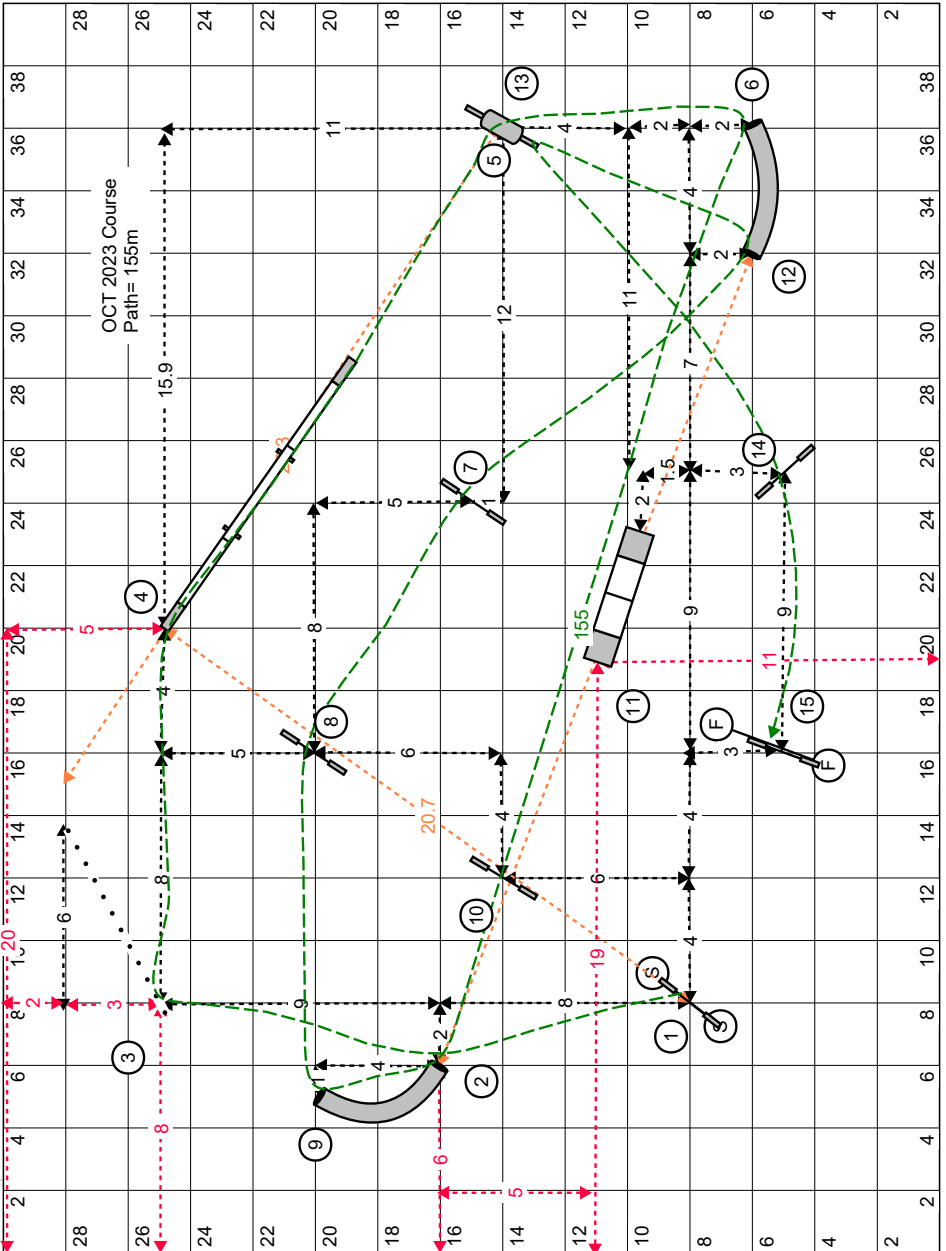

When the Plan goes wrong

Do anything else or run out of time and you will hear a whistle blow then you must run for the finish for the possibility of a non qualifying place

Closing Sequence

If necessary to correctly complete the closing sequence the dog must run between the wings of any jump that is down to score those points.

Oct course 2023

Path = 155m ~ Note side of #1

October 2023 Flygility standard courses

October 2023 Flygility standard course

Length : 0 Meter(s)
www.AglilityMaps.com

October 2023 Flygility Challenge course