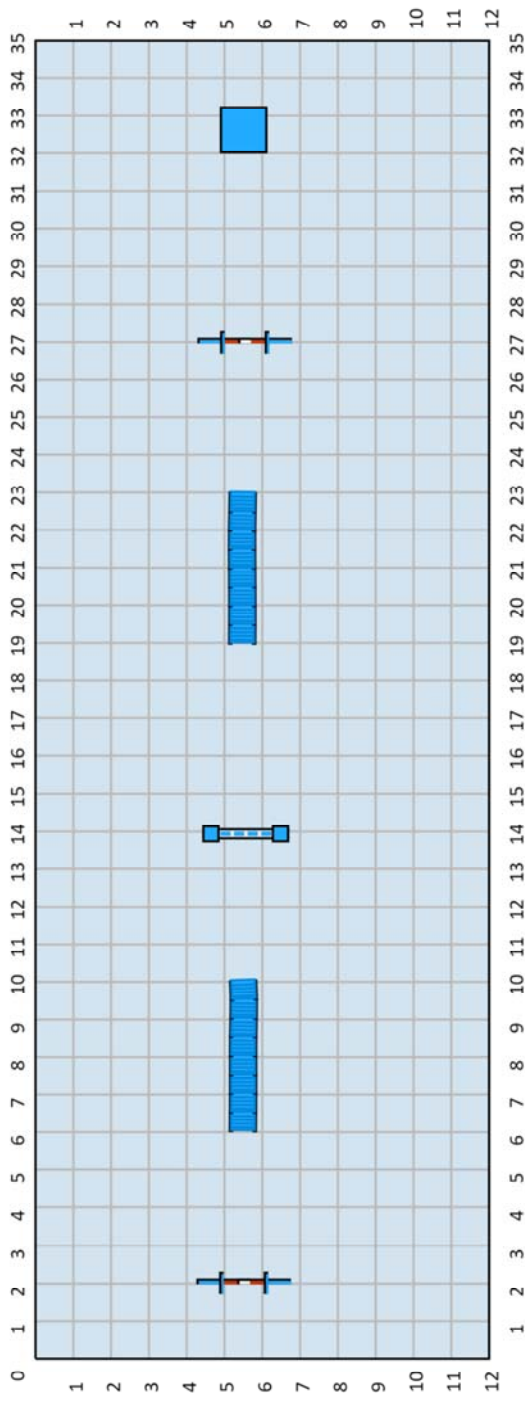

Oct Game: Snooker

SNOOKER

Renumber and move timers

Maxm time allowed to finish = 52 secs

SNOOKER

The Plan is

To score 37 pts for a qualifying round

Closing Sequence
(27 points)

Oct course 2023

Path = 155m ~ Note side of #1

October 2023 Flygility standard courses

October 2023 Flygility standard course

Length : 0 Meter(s)
www.AglilityMaps.com

October 2023 Flygility Challenge course