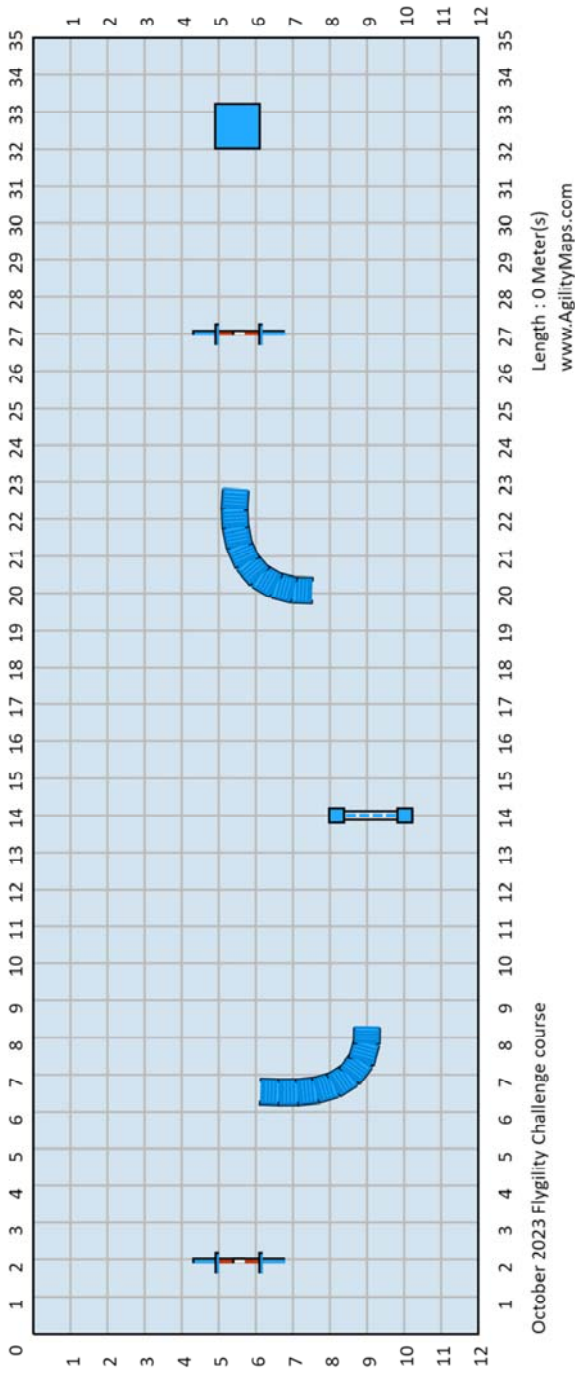

Oct Game: Snooker

SNOOKER

Renumber and move timers

Maxm time allowed to finish = 52 secs

SNOOKER

The Plan is

To score 37 pts for a qualifying round

Closing Sequence
(27 points)

Oct course 2023

Path = 155m ~ Note side of #1

October 2023 Flygility standard courses

October 2023 Flygility standard course

Length : 0 Meter(s)
www.AglilityMaps.com

October 2023 Flygility Challenge course