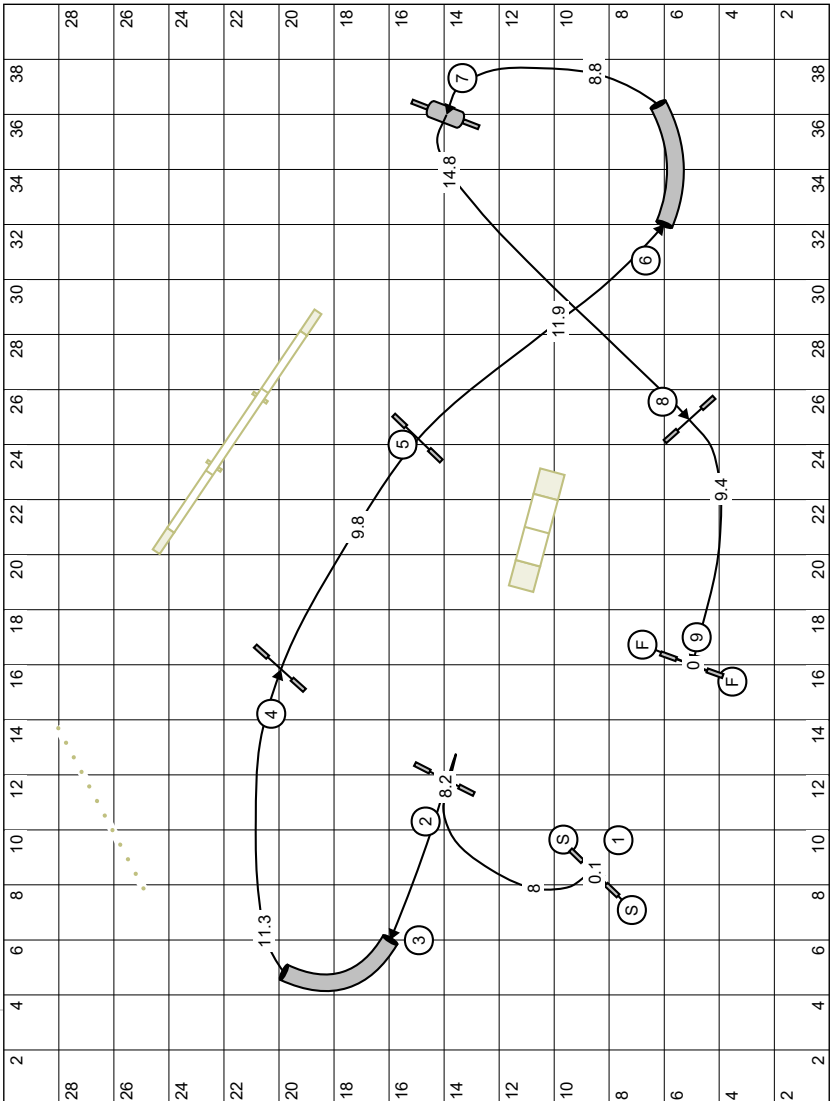

Oct Game: Snooker

SNOOKER

Renumber and move timers

Maxm time allowed to finish = 52 secs

SNOOKER

The Plan is

To score 37 pts for a qualifying round

Closing Sequence
(27 points)