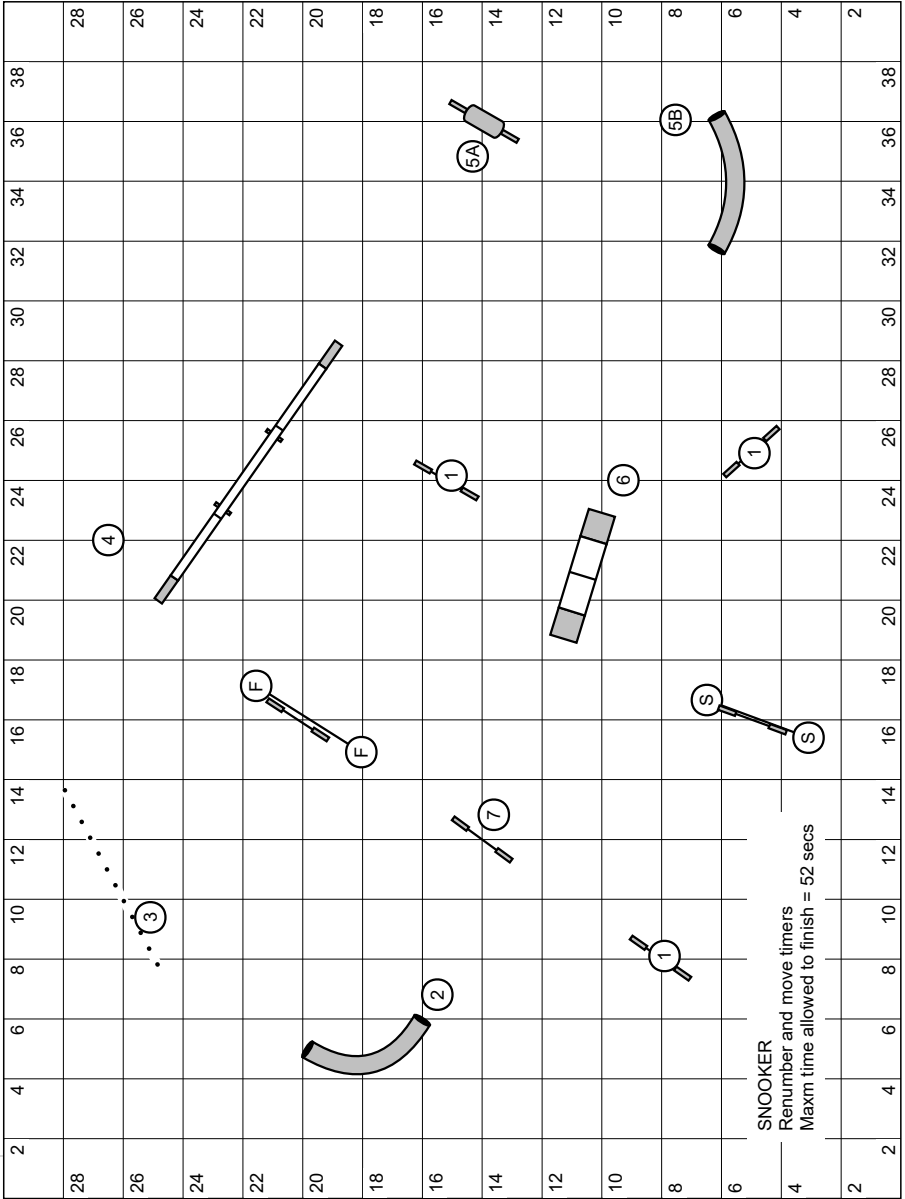

Oct Game: Snooker

SNOOKER

Renumber and move timers

Maxm time allowed to finish = 52 secs

SNOOKER

The Plan is

To score 37 pts for a qualifying round

Closing Sequence
(27 points)